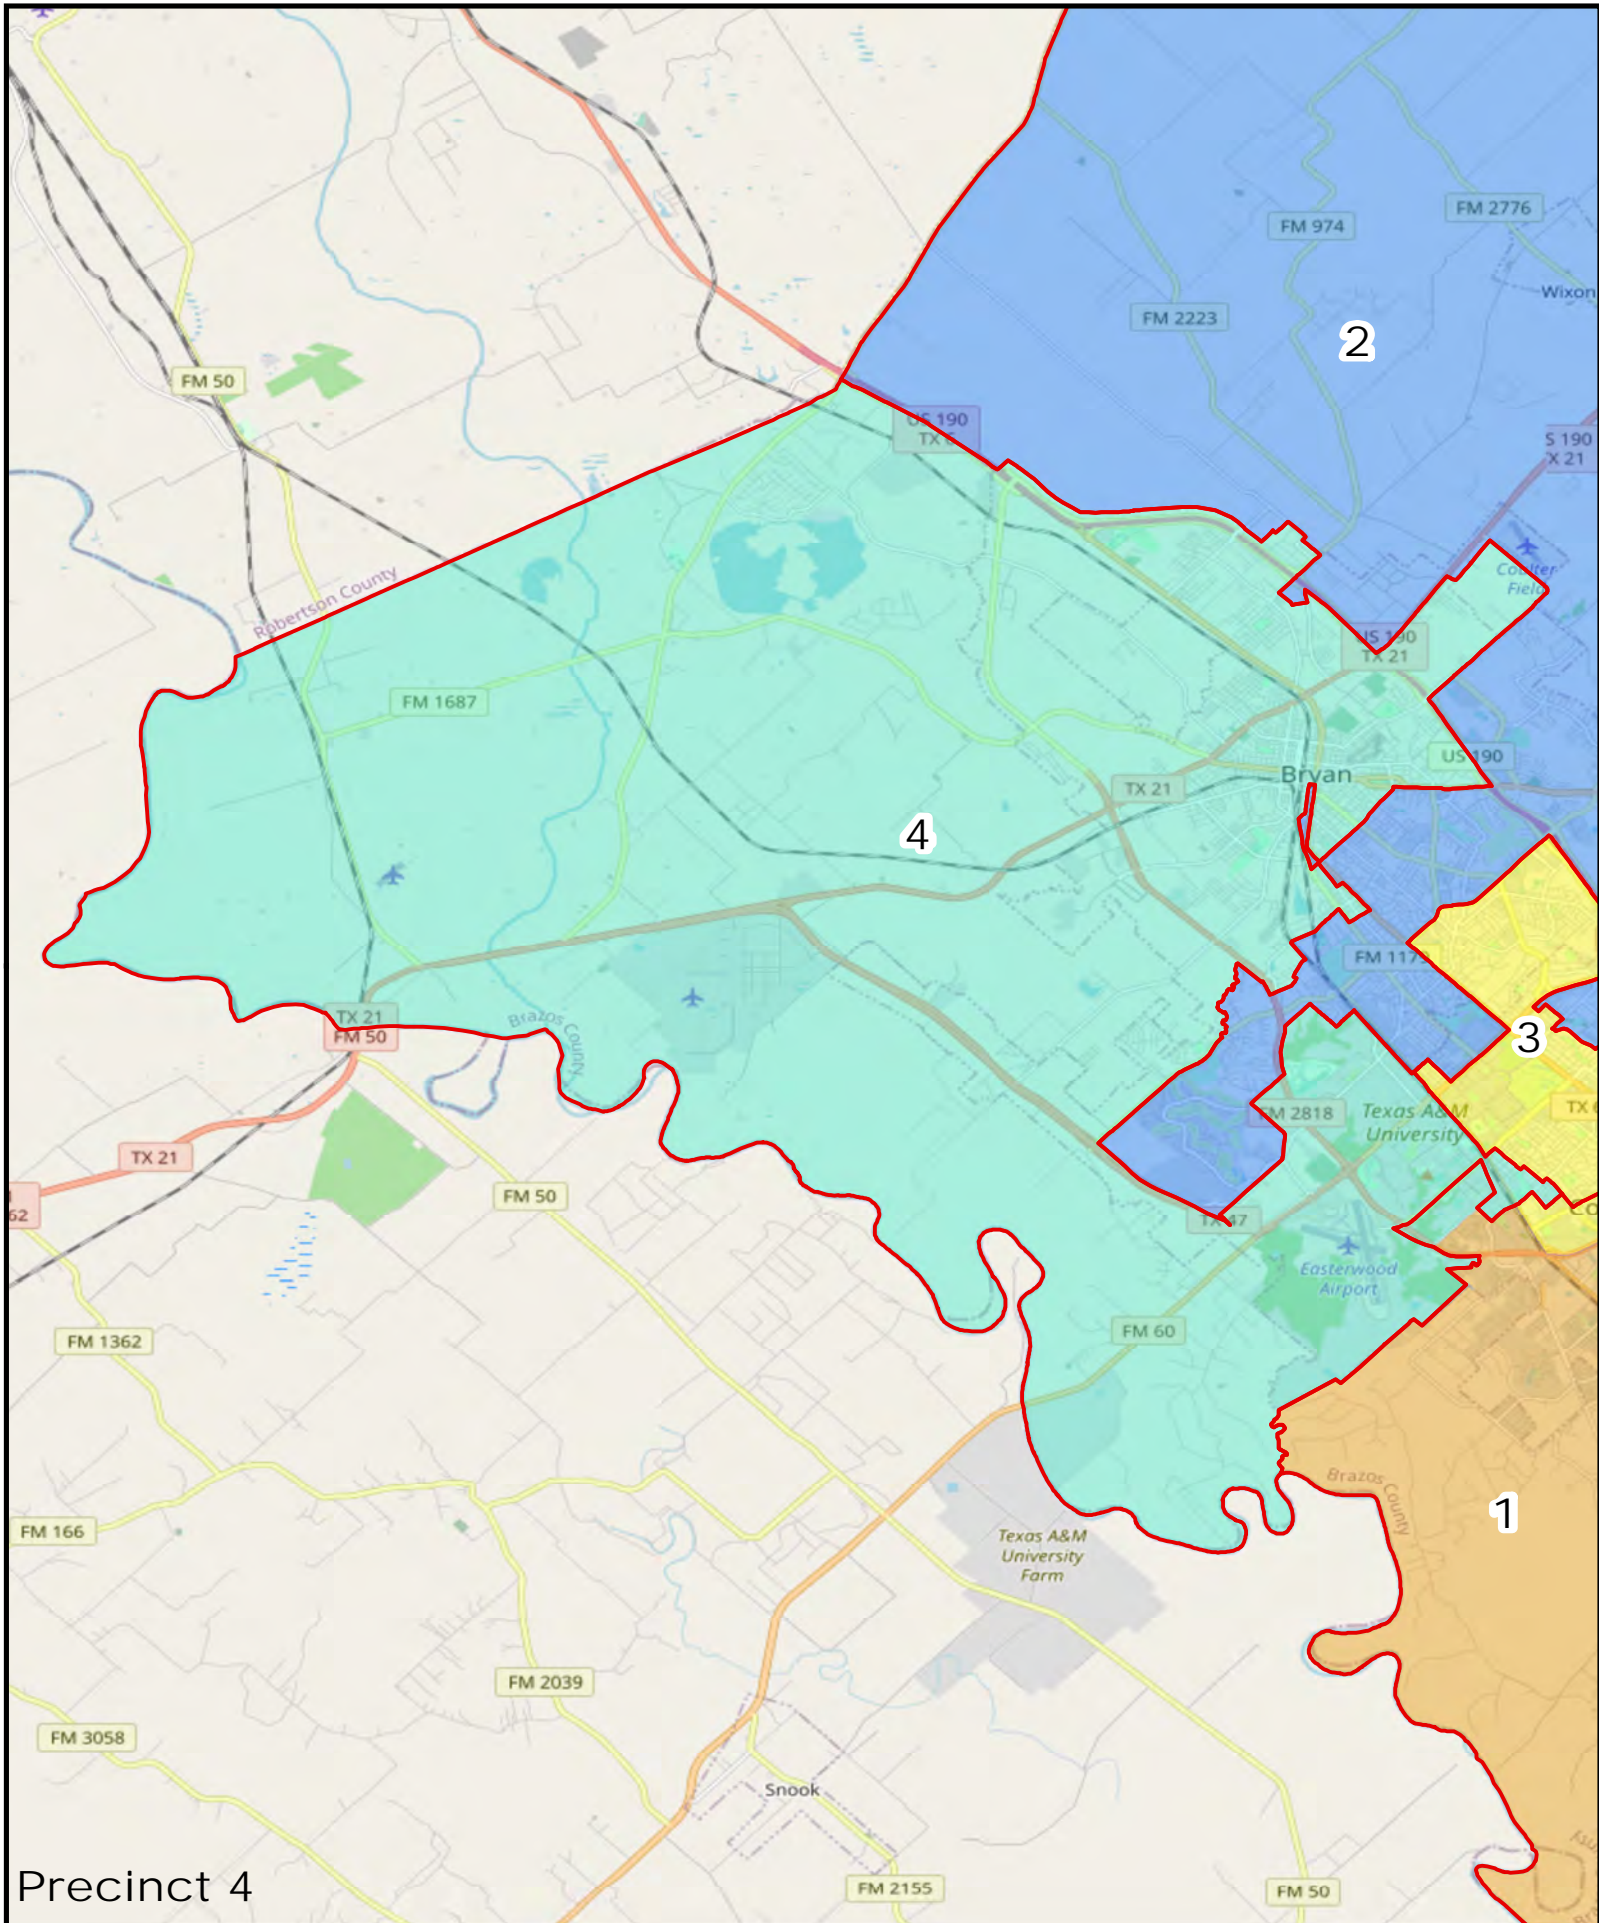

Legend

- Benchmark Commissioner Precincts (Red outline)
- Commissioner Precincts
- 1 (Orange)
- 2 (Blue)
- 3 (Yellow)
- 4 (Green)

**Brazos County
Commissioner Precincts
Illustrative Plan 2**

© 2021 Bickerstaff Heath Delgado Acosta LLP
 Data Source: Roads, Water and other features obtained from the 2020 Tiger/line files, U.S. Census Bureau
 Created: 10/28/2021

Precinct 3

Legend

- Benchmark Commissioner Precincts
- Commissioner Precincts
- 1
- 2
- 3
- 4

**Brazos County
Commissioner Precincts
Illustrative Plan 2**

© 2021 Bickerstaff Heath Delgado Acosta LLP
 Data Source: Roads, Water and other features obtained from the 2020 Tiger/line files, U.S. Census Bureau
 Created: 10/28/2021

Precinct 4

Legend

- Benchmark Commissioner Precincts
- Commissioner Precincts

1	2	3	4

Brazos County Commissioner Precincts Illustrative Plan 2

© 2021 Bickerstaff Heath Delgado Acosta LLP
 Data Source: Roads, Water and other features obtained from the 2020 Tiger/line files, U.S. Census Bureau
 Created: 10/28/2021