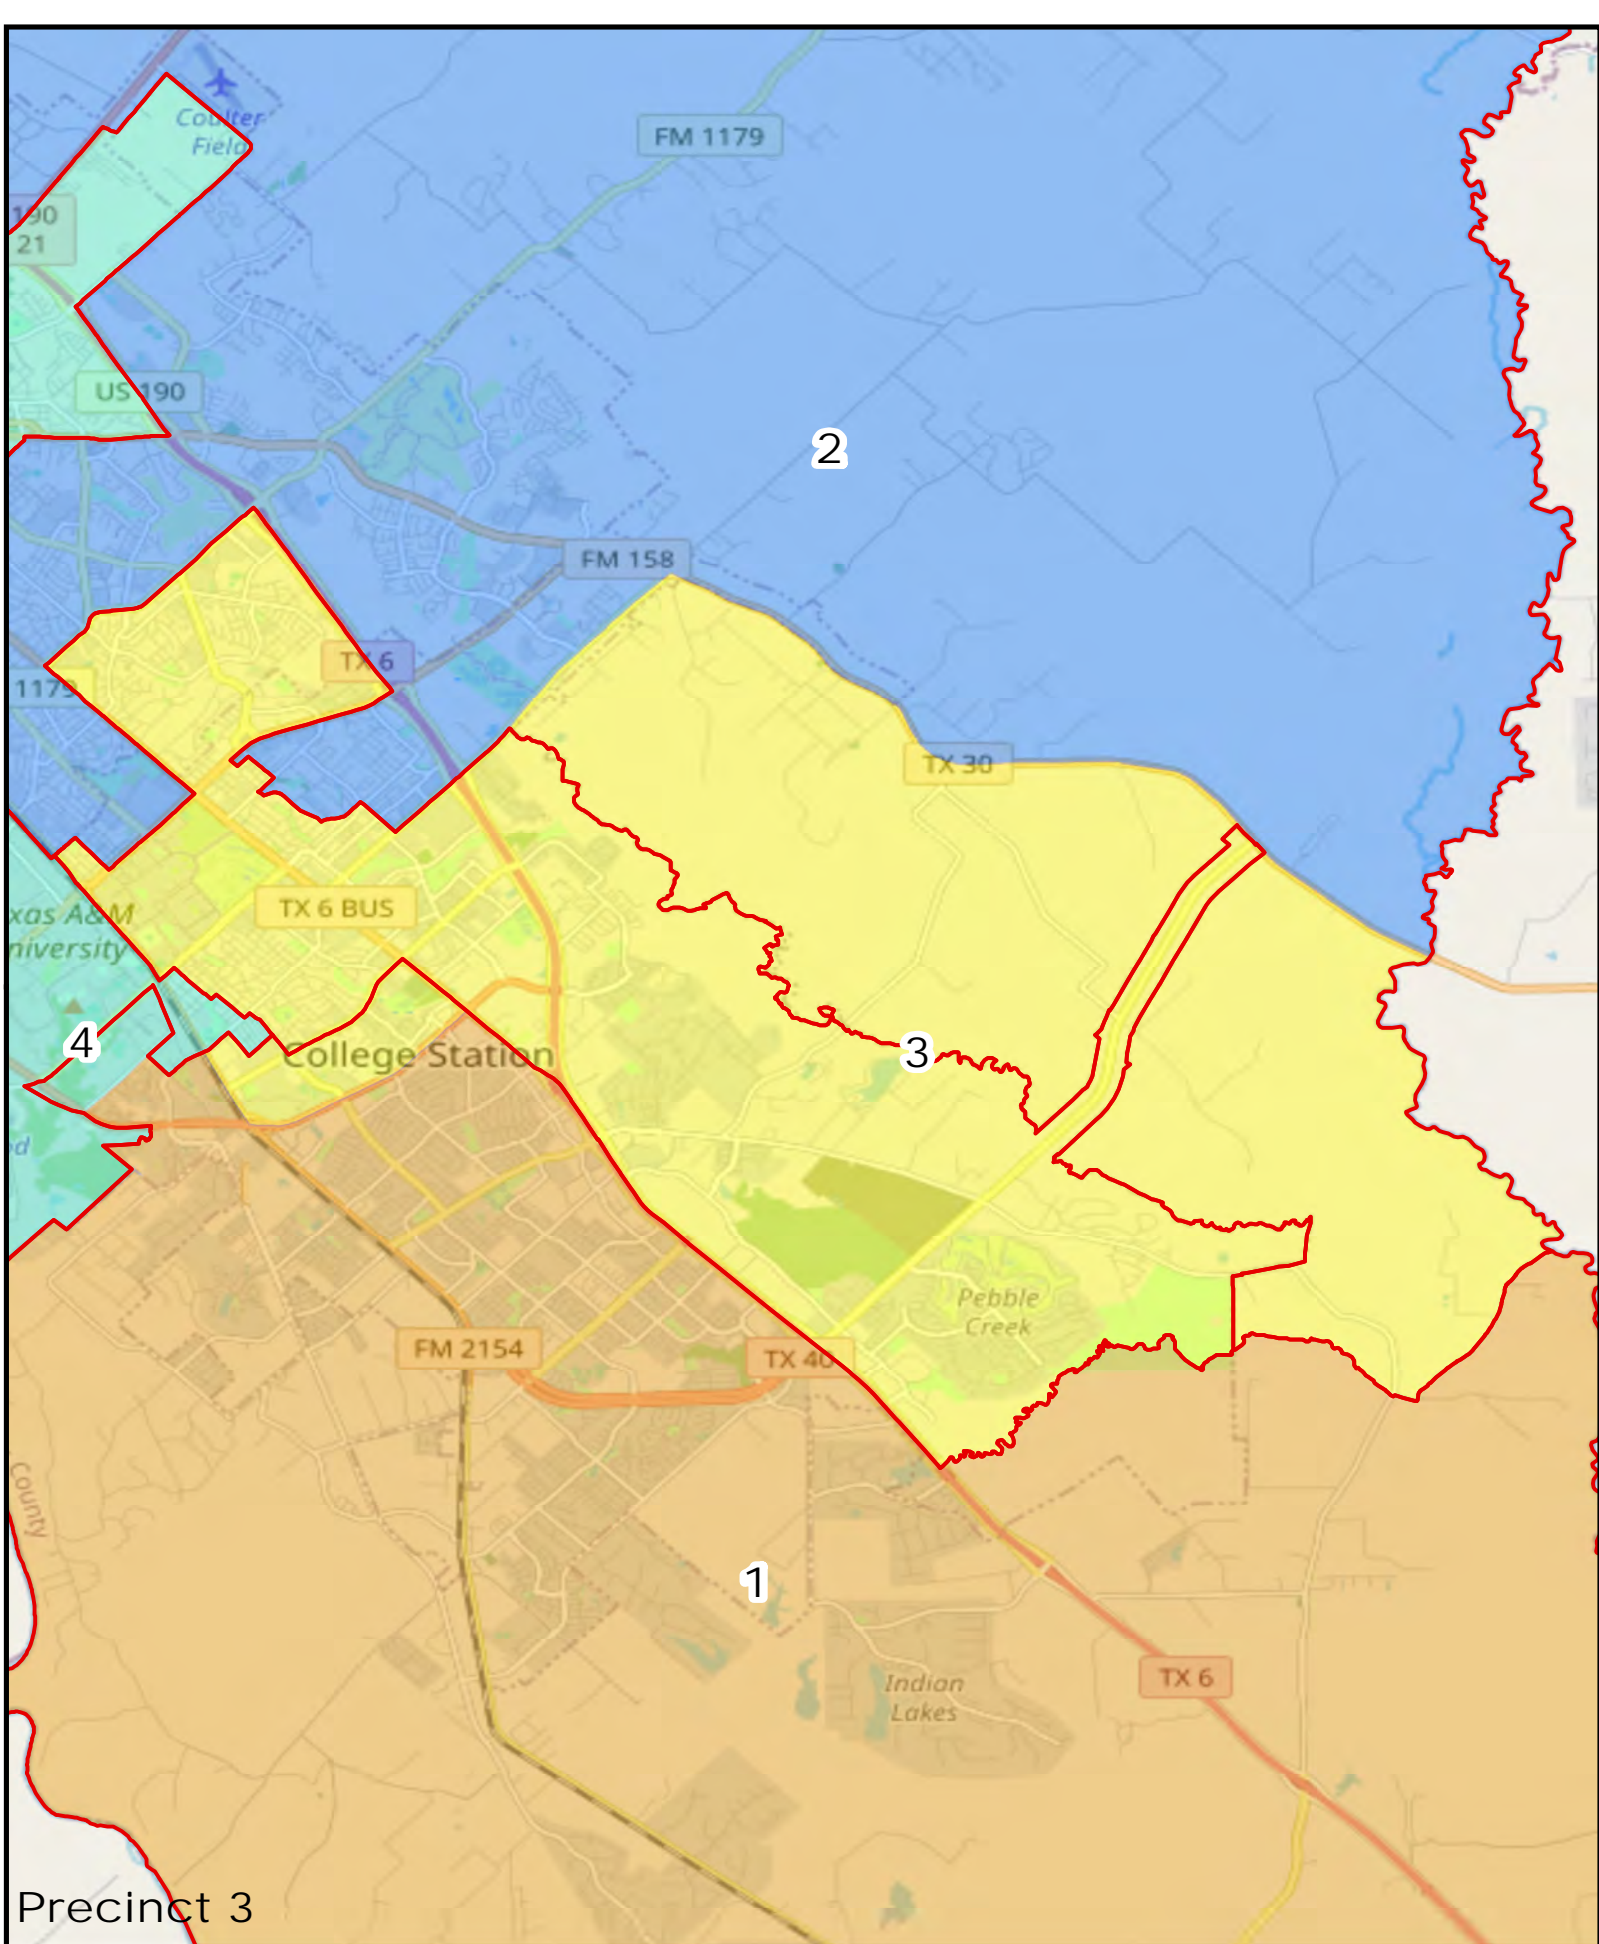

Precinct 1

Legend

- Benchmark Commissioner Precincts
- Commissioner Precincts
- 1
- 2
- 3
- 4

**Brazos County
Commissioner Precincts
Illustrative Plan 2**

© 2021 Bickerstaff Heath Delgado Acosta LLP
 Data Source: Roads, Water and other
 features obtained from the 2020
 Tiger/line files, U.S. Census Bureau
 Created: 10/28/2021

Legend

- Benchmark Commissioner Precincts (Red outline)
- Commissioner Precincts
- 1 (Orange)
- 2 (Blue)
- 3 (Yellow)
- 4 (Green)

**Brazos County
Commissioner Precincts
Illustrative Plan 2**

© 2021 Bickerstaff Heath Delgado Acosta LLP
 Data Source: Roads, Water and other features obtained from the 2020 Tiger/line files, U.S. Census Bureau
 Created: 10/28/2021

Precinct 3

Legend

- Benchmark Commissioner Precincts
- Commissioner Precincts
- 1
- 2
- 3
- 4

**Brazos County
Commissioner Precincts
Illustrative Plan 2**

© 2021 Bickerstaff Heath Delgado Acosta LLP
 Data Source: Roads, Water and other features obtained from the 2020 Tiger/line files, U.S. Census Bureau
 Created: 10/28/2021

Precinct 4

Legend

- Benchmark Commissioner Precincts
- Commissioner Precincts

1	2	3	4

Brazos County Commissioner Precincts Illustrative Plan 2

© 2021 Bickerstaff Heath Delgado Acosta LLP
 Data Source: Roads, Water and other features obtained from the 2020 Tiger/line files, U.S. Census Bureau
 Created: 10/28/2021