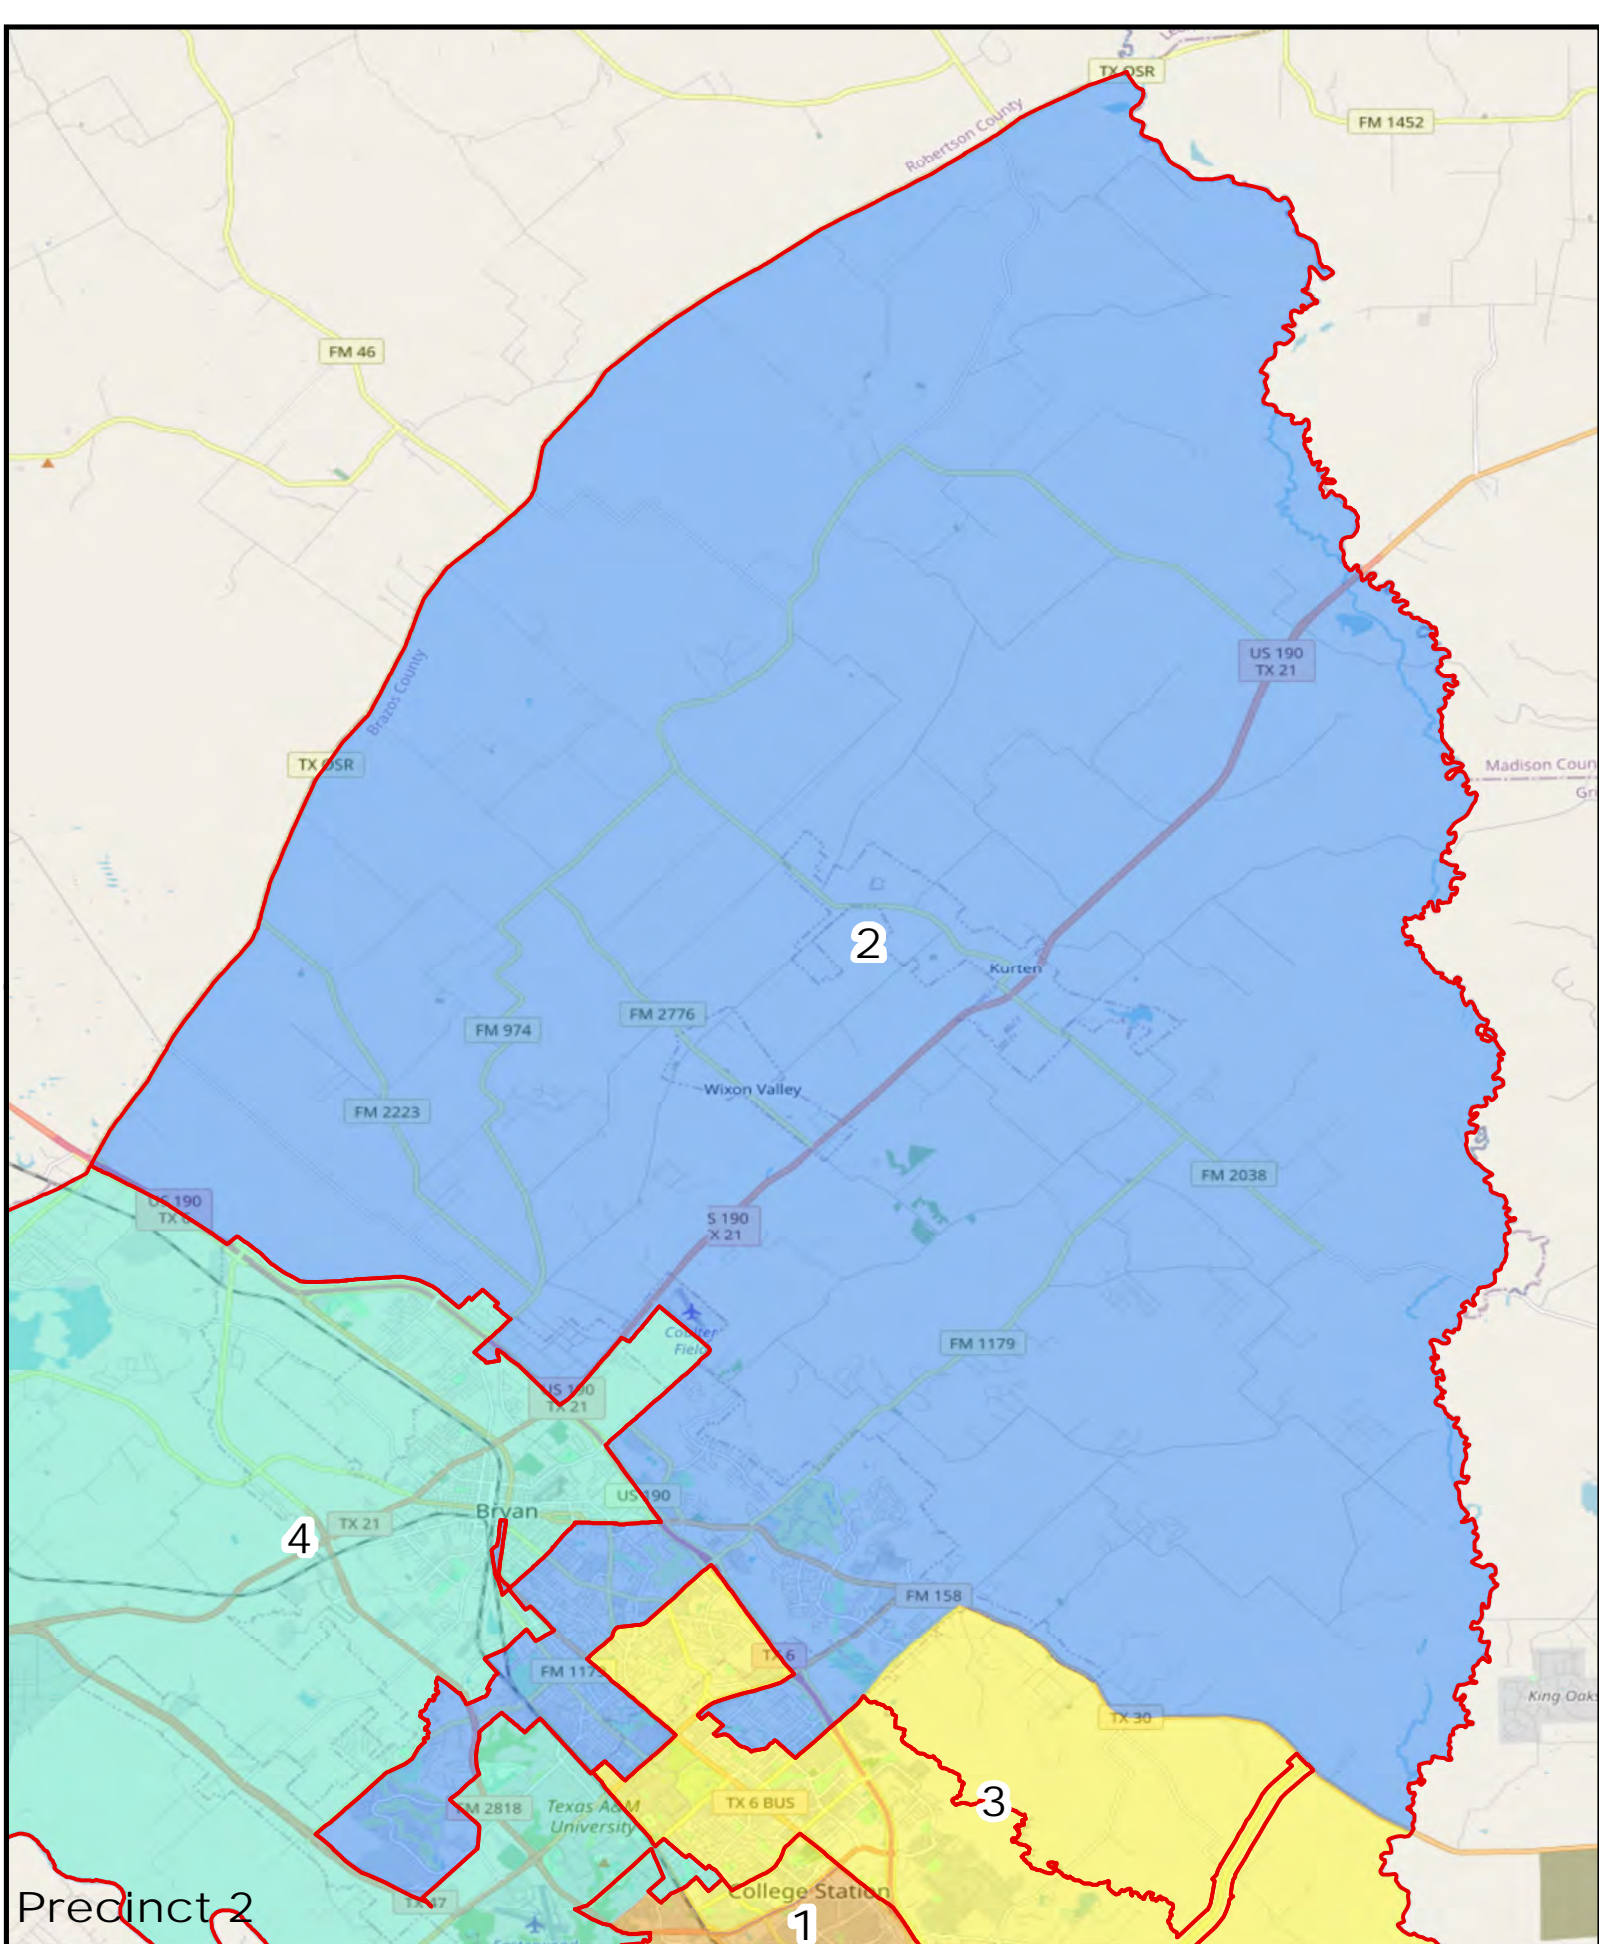

Precinct 1

Legend

- Benchmark Commissioner Precincts
- Commissioner Precincts
- 1
- 2
- 3
- 4

**Brazos County
Commissioner Precincts
Illustrative Plan 2**

© 2021 Bickerstaff Heath Delgado Acosta LLP
 Data Source: Roads, Water and other
 features obtained from the 2020
 Tiger/line files, U.S. Census Bureau
 Created: 10/28/2021

Legend

- Benchmark Commissioner Precincts (Red outline)
- Commissioner Precincts
- 1 (Orange)
- 2 (Blue)
- 3 (Yellow)
- 4 (Green)

**Brazos County
Commissioner Precincts
Illustrative Plan 2**

© 2021 Bickerstaff Heath Delgado Acosta LLP
 Data Source: Roads, Water and other features obtained from the 2020 Tiger/line files, U.S. Census Bureau
 Created: 10/28/2021

Precinct 3

Legend

- Benchmark Commissioner Precincts
- Commissioner Precincts
- 1
- 2
- 3
- 4

**Brazos County
Commissioner Precincts
Illustrative Plan 2**

© 2021 Bickerstaff Heath Delgado Acosta LLP
 Data Source: Roads, Water and other features obtained from the 2020 Tiger/line files, U.S. Census Bureau
 Created: 10/28/2021

Precinct 4

Legend

- Benchmark Commissioner Precincts
- Commissioner Precincts

1	2	3	4

Brazos County Commissioner Precincts Illustrative Plan 2

© 2021 Bickerstaff Heath Delgado Acosta LLP
 Data Source: Roads, Water and other features obtained from the 2020 Tiger/line files, U.S. Census Bureau
 Created: 10/28/2021